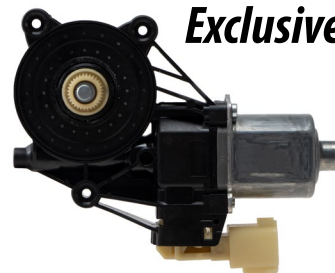

## POWER WINDOW MOTOR AND REGULATOR ASSEMBLIES

**Exclusive!**

**P/N 383080**

Front Left, 2 Pin Connector  
VIO 1.3M+  
(17-11) Ford Explorer / Sport / Sport Trac

**Exclusive!**

**P/N 389184**

Front Left  
VIO 872,009  
(21-18) Honda Accord

**Exclusive!**

**P/N 389190**

Front Left, 6 Pin Connector  
VIO 540,144  
(21-16) Honda HR-V

**Exclusive!**

**P/N 389676**

Front Left, 2 Pin Connector  
VIO 588,983  
(15-11) Kia Optima

**NEW**

## ADDITIONAL COMPONENTS

**Exclusive!**

**P/N 380444**

Power Window Regulator  
Rear Left  
VIO 434,505  
(18-14) Mazda 3

**Exclusive!**

**P/N 384388**

Power Window Regulator  
Front Left  
VIO 326,909  
(21-18) Ford Expedition  
(21-18) Lincoln Navigator

**Exclusive!**

**P/N 388089**

Power Window Motor  
Front Left, 6 Pin Connector  
VIO 368,602  
(12-07) Hyundai Santa Fe

**Exclusive!**

**P/N 389644**

Power Window Motor  
Front & Rear Left  
VIO 137,833  
(20-14) Land Rover Range Rover