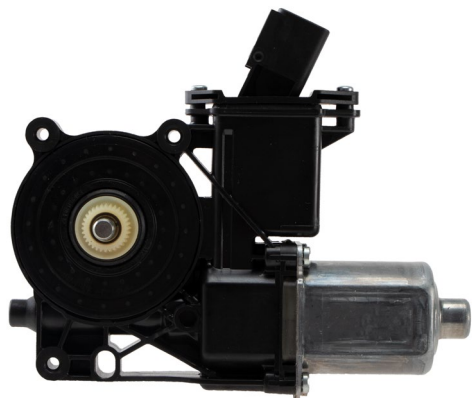

## NEW POWER WINDOW MOTOR AND REGULATOR ASSEMBLIES

**Exclusive!**

**P/N 382082**  
Front Left  
VIO 458,621  
(20-14) Chevrolet Impala

**P/N 382451**  
Rear Right  
VIO 410,615  
(20-12) Chevrolet Sonic

**Exclusive!**

**P/N 382084**  
Front Left  
VIO 405,292  
(21-18) Chevrolet Traverse

## NEW POWER WINDOW MOTORS

**P/N 382068**  
Front Left  
VIO 327,723  
(10) Buick Allure  
(16-10) LaCrosse

**P/N 382088**  
Front Left  
VIO 139,482  
(18-13) Cadillac ATX Sedan

*Exclusive items previously available from O.E. dealer only. Now available in the aftermarket exclusively from ACI®.*