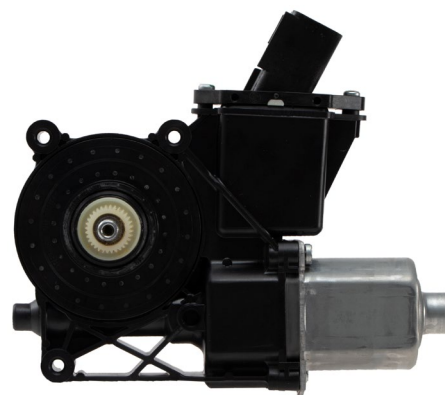

## NEW POWER WINDOW MOTOR AND REGULATOR ASSEMBLIES

**Exclusive!**

**P/N 382082**  
Front Left  
VIO 458,621  
(20-14) Chevrolet Impala

**P/N 382451**  
Rear Right  
VIO 410,615  
(20-12) Chevrolet Sonic

**Exclusive!**

**P/N 382084**  
Front Left  
VIO 405,292  
(21-18) Chevrolet Traverse

## NEW POWER WINDOW MOTORS

**P/N 382068**  
Front Left  
VIO 327,723  
(10) Buick Allure  
(16-10) LaCrosse

**P/N 382088**  
Front Left  
VIO 139,482  
(18-13) Cadillac ATX Sedan

*Exclusive items previously available from O.E. dealer only. Now available in the aftermarket exclusively from ACI®.*