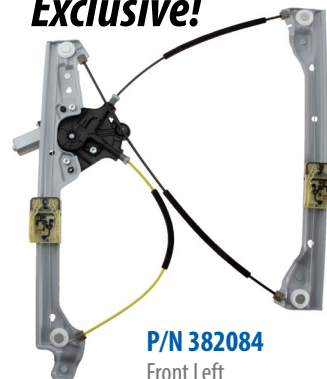

## NEW POWER WINDOW MOTOR AND REGULATOR ASSEMBLIES

**Exclusive!**

**P/N 382082**  
Front Left  
VIO 458,621  
(20-14) Chevrolet Impala

**P/N 382451**  
Rear Right  
VIO 410,615  
(20-12) Chevrolet Sonic

**Exclusive!**

**P/N 382084**  
Front Left  
VIO 405,292  
(21-18) Chevrolet Traverse

## NEW POWER WINDOW MOTORS

**P/N 382068**  
Front Left  
VIO 327,723  
(10) Buick Allure  
(16-10) LaCrosse

**P/N 382088**  
Front Left  
VIO 139,482  
(18-13) Cadillac ATX Sedan

*Exclusive items previously available from O.E. dealer only. Now available in the aftermarket exclusively from ACI®.*