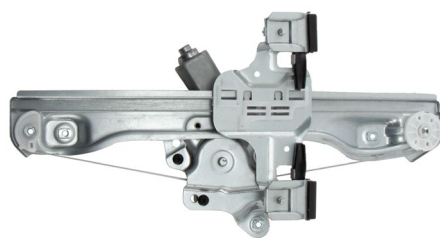

## NEW POWER WINDOW MOTOR AND REGULATOR ASSEMBLIES

**Exclusive!**

**P/N 382082**  
Front Left  
VIO 458,621  
(20-14) Chevrolet Impala

**P/N 382451**  
Rear Right  
VIO 410,615  
(20-12) Chevrolet Sonic

**Exclusive!**

**P/N 382084**  
Front Left  
VIO 405,292  
(21-18) Chevrolet Traverse