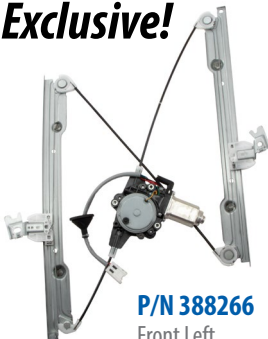

## POWER WINDOW REGULATORS

**Exclusive!**

**P/N 380302**  
Rear Left  
VIO 510,591  
(18-13) BMW

**Exclusive!**

**P/N 380438**  
Front Left  
VIO 771,967  
(18-13) Hyundai Santa Fe

**Exclusive!**

**P/N 384370**  
Rear Left  
VIO 2.4M+  
(12-00) Ford F-250 / F-350 / F-450  
(12-00) Ford F-550 Super Duty

**Exclusive!**

**P/N 384172**  
Rear Left  
VIO 270,155  
(11-06) Buick Lucerne

**NEW**

## POWER WINDOW MOTOR AND REGULATOR ASSEMBLIES

**Exclusive!**

**P/N 383434**  
Rear Left  
VIO 1.7M+  
(19-11) Ford Explorer

**Exclusive!**

**P/N 388266**  
Front Left  
VIO 203,036  
(08-04) Nissan Maxima, 6 Pin

**Exclusive!**

**P/N 388092**  
Front Left  
VIO 940,893  
(16-10) Hyundai Elantra Sedan

**Exclusive** items previously available from O.E. dealer only. Now available in the aftermarket exclusively from ACI®.