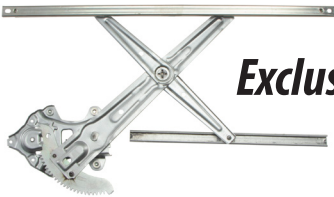

POWER WINDOW REGULATORS

Exclusive!

P/N 380416

Front Left
VIO 751,798
(19-16) Honda Pilot
(19-17) Ridgeline

Exclusive!