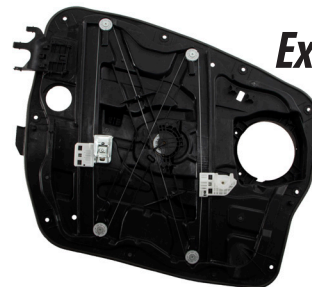

Front & Rear
VIO 331,770
(19-15) Kia Sedona
(18-17) Kia Sorento

Exclusive!

P/N 377234

Rear
VIO 662,787
(06-04) Scion
(03-01) Toyota Highlander

NEW

POWER WINDOW MOTOR AND REGULATOR ASSEMBLIES

Exclusive!

P/N 383444

Front Left
VIO 985,100
(19-16) Ford Explorer

Exclusive!

P/N 386692

Front Left, w/Anti-Pinch
VIO 875,540
(19-09) Dodge Journey

Exclusive!

P/N 389218

Front Left
VIO 363,611
(19-15) Nissan Murano

NEW

POWER WINDOW REGULATORS

Exclusive!

P/N 380416

Front Left
VIO 751,798
(19-16) Honda Pilot
(19-17) Ridgeline

Exclusive!

P/N 380439

Front Right
VIO 775,298
(18-13) Hyundai Santa Fe

Exclusive items previously available from O.E. dealer only. Now available in the aftermarket exclusively from ACI®.