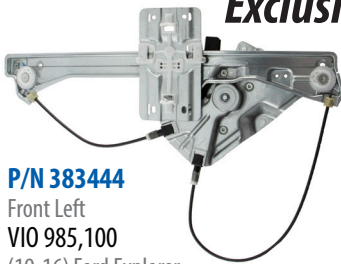

2020 NEW ITEMS DECEMBER

NEW

WINDSHIELD WASHER PUMPS

Exclusive!

P/N 377161

Front
VIO 1M+
(19-15) Hyundai Sonata
(18-16) Kia Optima

Exclusive!

P/N 377162

Front & Rear
VIO 331,770
(19-15) Kia Sedona
(18-17) Kia Sorento

Exclusive!

P/N 377234

Rear
VIO 662,787
(06-04) Scion
(03-01) Toyota Highlander

NEW

POWER WINDOW MOTOR AND REGULATOR ASSEMBLIES

Exclusive!

P/N 383444

Front Left
VIO 985,100
(19-16) Ford Explorer

Exclusive!

P/N 386692

Front Left, w/Anti-Pinch
VIO 875,540
(19-09) Dodge Journey

Exclusive!

P/N 389218

Front Left
VIO 363,611
(19-15) Nissan Murano

NEW

POWER WINDOW REGULATORS

Exclusive!

P/N 380416

Front Left
VIO 751,798
(19-16) Honda Pilot
(19-17) Ridgeline

Exclusive!

P/N 380439

Front Right
VIO 775,298
(18-13) Hyundai Santa Fe

Exclusive items previously available from O.E. dealer only. Now available in the aftermarket exclusively from ACI®.