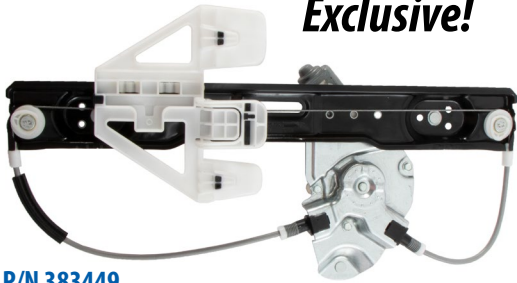

2020 NEW ITEMS SEPTEMBER

NEW

POWER WINDOW MOTOR AND REGULATOR ASSEMBLIES

Exclusive!

P/N 383449
Rear Right
VIO 585,399
(19-10) Ford Taurus
(16-09) Lincoln MKS

Exclusive!

P/N 389210
Front Left, w/Auto Up and Down
VIO 525,950
(19-13) Nissan Pathfinder

Exclusive!

P/N 389508
Front Left
VIO 704,729
(17-15) Subaru Outback
(17-15) Subaru Legacy

NEW

POWER WINDOW REGULATORS

Exclusive!

P/N 380418
Front Left
VIO 372,297
(16-14) Hyundai Elantra Sedan

Exclusive!

P/N 384354
Front Left
VIO 1.3M+
(18-12) Ford Focus