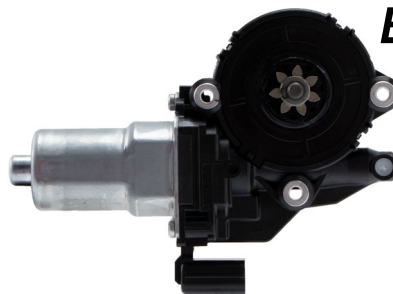

2020 NEW ITEMS JUNE

NEW WINDOW LIFT COMPONENTS

Exclusive!

P/N 380393
Power Window Regulator
Front Right
VIO 501,047
(00-96) Honda Civic, 4 Door

Exclusive!

P/N 389168
Power Window Motor
Front Left
VIO 506,704
(19-16) Honda Pilot
(19-17) Ridgeline

NEW POWER WINDOW MOTOR AND REGULATOR ASSEMBLIES

Exclusive!

P/N 382074
Rear Left
VIO 570,481
(20-16) Chevrolet Malibu

Exclusive!

P/N 382076
Front Left
VIO 168,348
(20-18) Buick Enclave
(20-18) Chevy Traverse

Exclusive!

P/N 388782
Front Left
VIO 322,384
(12-05) Toyota Avalon

Exclusive items previously available from O.E. dealer only. Now available in the aftermarket exclusively from ACI®.

For more information visit www.aciauto.com!