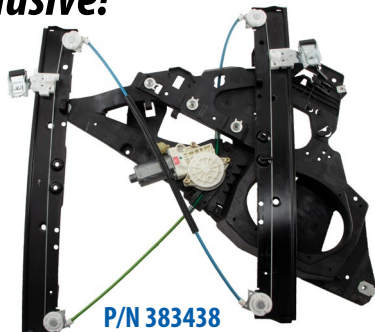

2020 NEW ITEMS JULY

NEW

POWER WINDOW MOTOR

Exclusive!

P/N 382367
Power Window Motor
Front Left
VIO 331,260
(16-12) Chevy Sonic

NEW

POWER WINDOW MOTOR AND REGULATOR ASSEMBLIES

Exclusive!

P/N 383438
Front Left, w/Auto-Up
VIO 147,455
(09-07) Ford Expedition

Exclusive!

P/N 389568
Front Left
VIO 668,221
(16-13) Hyundai Elantra Sedan
Korean Built

Exclusive!

P/N 386000
Front Left, w/Auto-Up
VIO 3.1 M+
(19-09) Dodge RAM Crew Cab