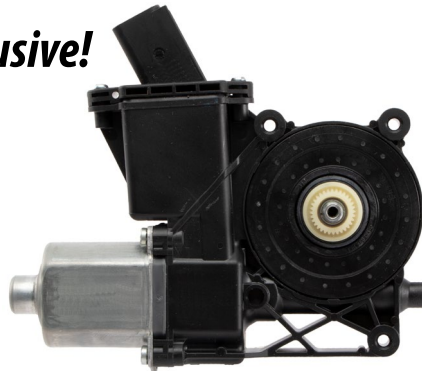

2020 NEW ITEMS JULY

NEW

POWER WINDOW MOTOR

Exclusive!

P/N 382367
Power Window Motor
Front Left
VIO 331,260
(16-12) Chevy Sonic

NEW

POWER WINDOW MOTOR AND REGULATOR ASSEMBLIES

Exclusive!

P/N 383438
Front Left, w/Auto-Up
VIO 147,455
(09-07) Ford Expedition

Exclusive!

P/N 389568
Front Left
VIO 668,221
(16-13) Hyundai Elantra Sedan
Korean Built

Exclusive!

P/N 386000
Front Left, w/Auto-Up
VIO 3.1 M+
(19-09) Dodge RAM Crew Cab