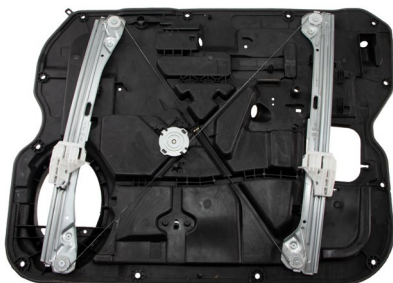

2020 NEW ITEMS JULY

NEW

POWER WINDOW MOTOR

Exclusive!

P/N 382367
Power Window Motor
Front Left
VIO 331,260
(16-12) Chevy Sonic

NEW

POWER WINDOW MOTOR AND REGULATOR ASSEMBLIES

Exclusive!

P/N 383438
Front Left, w/Auto-Up
VIO 147,455
(09-07) Ford Expedition

Exclusive!

P/N 389568
Front Left
VIO 668,221
(16-13) Hyundai Elantra Sedan
Korean Built

Exclusive!

P/N 386000
Front Left, w/Auto-Up
VIO 3.1 M+
(19-09) Dodge RAM Crew Cab