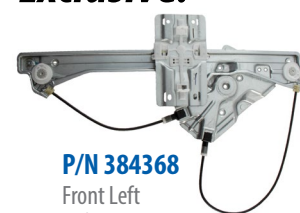

## NEW POWER WINDOW REGULATORS

**Exclusive!**

**P/N 380394**

Front Left  
VIO 962,493  
(02-98) Honda Accord, 4 Door

**Exclusive!**

**P/N 381280**

Front Left  
VIO 513,885  
(05-00) Chevrolet Impala

**Exclusive!**

**P/N 384356**

Rear Left  
VIO 1.9+M  
(19-13) Ford Escape  
(18-13) C-Max

**Exclusive!**

**P/N 384368**

Front Left  
VIO 863,106  
(19-16) Ford Explorer

**Exclusive items previously available from O.E. dealer only. Now available in the aftermarket exclusively from ACI®.**