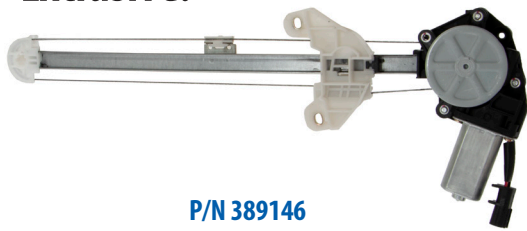

2020 NEW ITEMS APRIL

NEW

POWER WINDOW REGULATORS

Exclusive!

P/N 380396
Front Left
VIO 933,820
(05-01) Honda Civic, 4 Door

Exclusive!

P/N 380392
Front Left
VIO 535,592
(00-96) Honda Civic, 4 Door

NEW

POWER WINDOW MOTOR AND REGULATOR ASSEMBLIES

Exclusive!

P/N 389146
Rear Left
VIO 960,114
(19-16) Honda Civic, 2 Pin Connector

Exclusive!

P/N 389578
Front Left
VIO 73,794
(05-00) Hyundai Accent, 2 Door, Hatchback