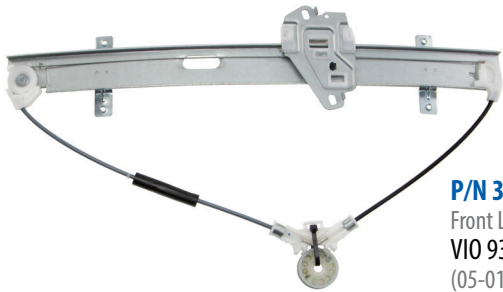

2020 NEW ITEMS APRIL

NEW

POWER WINDOW REGULATORS

Exclusive!

P/N 380396
Front Left
VIO 933,820
(05-01) Honda Civic, 4 Door

Exclusive!

P/N 380392
Front Left
VIO 535,592
(00-96) Honda Civic, 4 Door

NEW

POWER WINDOW MOTOR AND REGULATOR ASSEMBLIES

Exclusive!

P/N 389146
Rear Left
VIO 960,114
(19-16) Honda Civic, 2 Pin Connector

Exclusive!

P/N 389578
Front Left
VIO 73,794
(05-00) Hyundai Accent, 2 Door, Hatchback