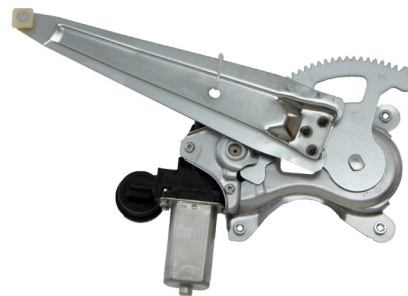

2020 NEW ITEMS FEBRUARY

NEW

POWER WINDOW REGULATORS

Exclusive!

P/N 380410

Front Left
VIO 233,541
(15-10) Hyundai Tucson

Exclusive!

P/N 380414

Front Left
VIO 594,278
(17-14) Kia Soul

NEW

POWER WINDOW MOTOR AND REGULATOR ASSEMBLIES

Exclusive!

P/N 383428

Front Left
VIO 295,708
(17-15) Ford Mustang Coupe

Exclusive!

P/N 389608

Rear Left
VIO 1.6 M+
(13-08) Toyota Highlander
(14-08) Scion XD

NEW

OTHER COMPONENTS

Exclusive!

P/N 382070

VIO 766,509
(19-16) Chevrolet Malibu, Front Left
(20-17) Cadillac XT5, Rear Right
Window Lift Motor