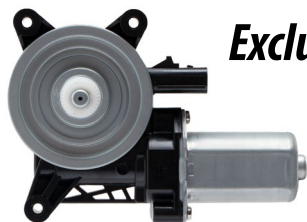

2020 NEW ITEMS FEBRUARY

NEW

POWER WINDOW REGULATORS

Exclusive!

P/N 380410

Front Left
VIO 233,541
(15-10) Hyundai Tucson

Exclusive!

P/N 380414

Front Left
VIO 594,278
(17-14) Kia Soul

NEW

POWER WINDOW MOTOR AND REGULATOR ASSEMBLIES

Exclusive!

P/N 383428

Front Left
VIO 295,708
(17-15) Ford Mustang Coupe

Exclusive!

P/N 389608

Rear Left
VIO 1.6 M+
(13-08) Toyota Highlander
(14-08) Scion XD

NEW

OTHER COMPONENTS

Exclusive!

P/N 382070

VIO 766,509
(19-16) Chevrolet Malibu, Front Left
(20-17) Cadillac XT5, Rear Right
Window Lift Motor

Exclusive!

P/N 377157

Front & Rear
VIO 3.3 M+
(17-13) Honda Accord
(15-13) Subaru Impreza
Windshield Washer Pump

Exclusive items previously available from O.E. dealer only. Now available exclusively in the aftermarket from ACI®.