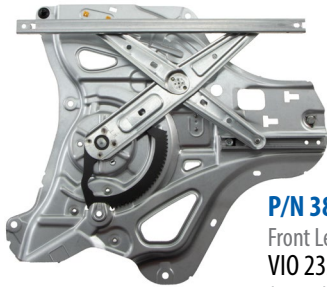

2020 NEW ITEMS FEBRUARY

NEW

POWER WINDOW REGULATORS

Exclusive!

P/N 380410

Front Left
VIO 233,541
(15-10) Hyundai Tucson

Exclusive!

P/N 380414

Front Left
VIO 594,278
(17-14) Kia Soul

NEW

POWER WINDOW MOTOR AND REGULATOR ASSEMBLIES

Exclusive!

P/N 383428

Front Left
VIO 295,708
(17-15) Ford Mustang Coupe

Exclusive!

P/N 389608

Rear Left
VIO 1.6 M+
(13-08) Toyota Highlander
(14-08) Scion XD

NEW

OTHER COMPONENTS

Exclusive!

P/N 382070

VIO 766,509
(19-16) Chevrolet Malibu, Front Left
(20-17) Cadillac XT5, Rear Right
Window Lift Motor