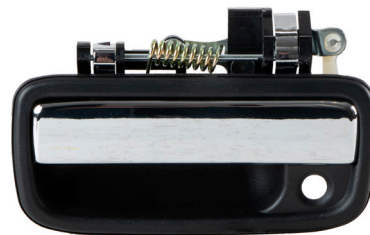

2019 NEW ITEMS

JUNE

NEW POWER WINDOW MOTOR AND REGULATOR ASSEMBLIES

Exclusive!

P/N 383420
 Front Left, 7 Pin Connector
 VIO 781,337
 (16-13) Ford F250 SuperDuty
 (16-13) Ford 350 SuperDuty

NEW POWER WINDOW REGULATORS

Exclusive!

P/N 380340
 Front Left
 VIO 238,506
 (16-11) Kia Sportage, w/Panel

Exclusive!

P/N 384440
 Front Left
 VIO 282,781
 (11-05) Dodge Dakota
 (09-06) Mitsubishi Raider

NEW EXTERIOR DOOR HANDLES

P/N 360266
 Front Left, Smooth Black, w/Keyhole
 1M+
 (07-00) Ford Focus
 (06-01) Mazda Tribute

P/N 360818
 Front Left, Chrome, w/Keyhole
 VIO 918,584
 (04-95) Toyota Tacoma

Exclusive items previously available from O.E. dealer only. Now available exclusively in the aftermarket from ACI®.

For more information visit www.aciauto.com!