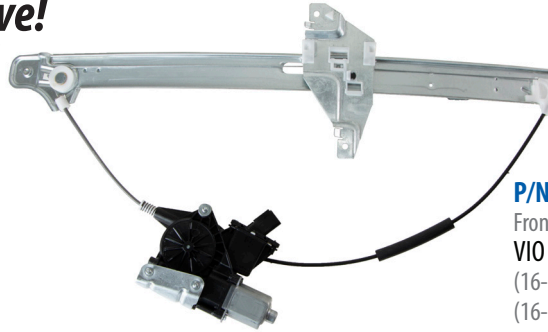

2019 NEW ITEMS

JUNE

NEW POWER WINDOW MOTOR AND REGULATOR ASSEMBLIES

Exclusive!

P/N 383420
 Front Left, 7 Pin Connector
 VIO 781,337
 (16-13) Ford F250 SuperDuty
 (16-13) Ford 350 SuperDuty

NEW POWER WINDOW REGULATORS

Exclusive!

P/N 380340
 Front Left
 VIO 238,506
 (16-11) Kia Sportage, w/Panel

Exclusive!

P/N 384440
 Front Left
 VIO 282,781
 (11-05) Dodge Dakota
 (09-06) Mitsubishi Raider

NEW EXTERIOR DOOR HANDLES

P/N 360266
 Front Left, Smooth Black, w/Keyhole
 1M+
 (07-00) Ford Focus
 (06-01) Mazda Tribute

P/N 360818
 Front Left, Chrome, w/Keyhole
 VIO 918,584
 (04-95) Toyota Tacoma

Exclusive items previously available from O.E. dealer only. Now available exclusively in the aftermarket from ACI®.

For more information visit www.aciauto.com!