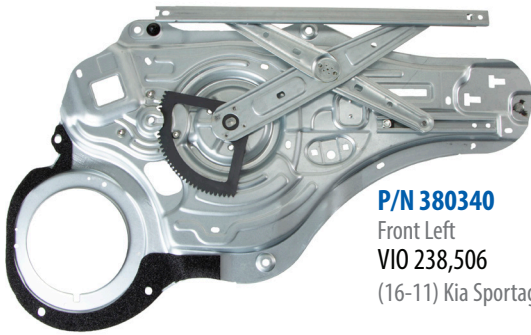

2019 NEW ITEMS

JUNE

NEW POWER WINDOW MOTOR AND REGULATOR ASSEMBLIES

Exclusive!

P/N 383420
 Front Left, 7 Pin Connector
 VIO 781,337
 (16-13) Ford F250 SuperDuty
 (16-13) Ford 350 SuperDuty

NEW POWER WINDOW REGULATORS

Exclusive!

P/N 380340
 Front Left
 VIO 238,506
 (16-11) Kia Sportage, w/Panel

Exclusive!

P/N 384440
 Front Left
 VIO 282,781
 (11-05) Dodge Dakota
 (09-06) Mitsubishi Raider

NEW EXTERIOR DOOR HANDLES

P/N 360266
 Front Left, Smooth Black, w/Keyhole
 1M+
 (07-00) Ford Focus
 (06-01) Mazda Tribute

P/N 360818
 Front Left, Chrome, w/Keyhole
 VIO 918,584
 (04-95) Toyota Tacoma

Exclusive items previously available from O.E. dealer only. Now available exclusively in the aftermarket from ACI®.

For more information visit www.aciauto.com!