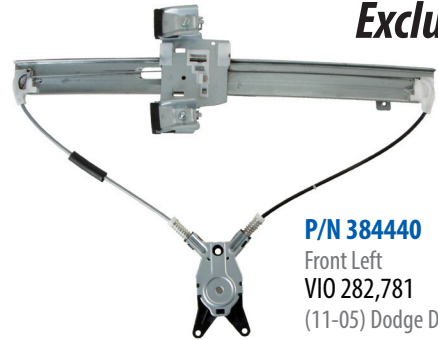

2019 NEW ITEMS

JUNE

NEW POWER WINDOW MOTOR AND REGULATOR ASSEMBLIES

Exclusive!

P/N 383420
 Front Left, 7 Pin Connector
 VIO 781,337
 (16-13) Ford F250 SuperDuty
 (16-13) Ford 350 SuperDuty

NEW POWER WINDOW REGULATORS

Exclusive!

P/N 380340
 Front Left
 VIO 238,506
 (16-11) Kia Sportage, w/Panel

Exclusive!

P/N 384440
 Front Left
 VIO 282,781
 (11-05) Dodge Dakota
 (09-06) Mitsubishi Raider

NEW EXTERIOR DOOR HANDLES

P/N 360266
 Front Left, Smooth Black, w/Keyhole
 1M+
 (07-00) Ford Focus
 (06-01) Mazda Tribute

P/N 360818
 Front Left, Chrome, w/Keyhole
 VIO 918,584
 (04-95) Toyota Tacoma

Exclusive items previously available from O.E. dealer only. Now available exclusively in the aftermarket from ACI®.

For more information visit www.aciauto.com!