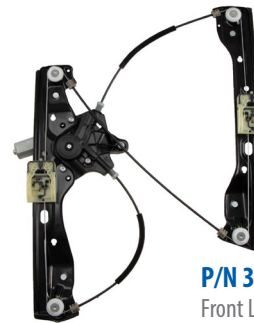

**Exclusive!**

**P/N 380354**  
Front Left  
VIO 237,749  
(18-17) Mazda CX-5

## NEW POWER WINDOW MOTOR AND REGULATOR ASSEMBLIES

**Exclusive!**

**P/N 389150**  
Front Left, 6 Pin Connector  
VIO 1.7M+  
(17-13) Honda Accord, 4 Door

**Exclusive!**

**P/N 388688**  
Rear Left  
VIO 1.1M+  
(17-14) Nissan Rogue, US Built

**Exclusive!**

**P/N 382452**  
Front Left, 2 Pin Connector  
VIO 549,313  
(18-16) Chevrolet Cruze

## NEW OTHER COMPONENTS

**Exclusive!**

**P/N 360268**  
Front Left  
VIO 733,148  
(10-05) Chevrolet Cobalt  
(10-07) Pontiac G5  
Exterior Door Handle, Chrome, w/Keyhole

**Exclusive!**

**P/N 377154**  
Front & Rear  
VIO 1 M+  
(08-06) Honda Pilot  
(10-05) Honda Odyssey  
Windshield Washer Pump