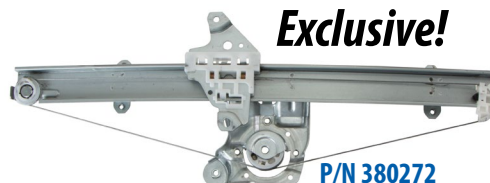

2019 NEW ITEMS

MARCH

NEW POWER WINDOW MOTOR AND REGULATOR ASSEMBLIES

Exclusive!

P/N 388686
 Front Left
 VIO 1.1 M+
 (17-16) Nissan Rogue
 (15-14) Rogue, USA Built

Exclusive!

P/N 389144
 Front Left
 VIO 913,088
 (18-16) Honda Civic 4 Door

NEW POWER WINDOW REGULATORS

Exclusive!

P/N 380260
 Rear Left
 VIO 288,953
 (18-15) Mercedes C300
 (18-17) C43 AMG

Exclusive!

P/N 380272
 Front Left
 VIO 1.1 M+
 (17-14) Nissan Rogue, USA Built

Exclusive!

P/N 380282
 Front Left
 VIO 93,933
 (09-03) Land Rover Range Rover

Exclusive!

P/N 380288
 Rear Left
 VIO 1.5 M+
 (12-07) Nissan Altima
 (14-09) Maxima

Exclusive items previously available from O.E. dealer only. Now available exclusively in the aftermarket from ACI®.

For more information visit www.aciauto.com!