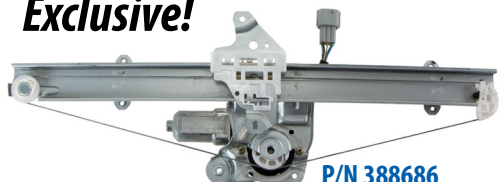

2019 NEW ITEMS

MARCH

NEW POWER WINDOW MOTOR AND REGULATOR ASSEMBLIES

Exclusive!

P/N 388686
 Front Left
 VIO 1.1 M+
 (17-16) Nissan Rogue
 (15-14) Rogue, USA Built

Exclusive!

P/N 389144
 Front Left
 VIO 913,088
 (18-16) Honda Civic 4 Door

NEW POWER WINDOW REGULATORS

Exclusive!

P/N 380260
 Rear Left
 VIO 288,953
 (18-15) Mercedes C300
 (18-17) C43 AMG

Exclusive!

P/N 380272
 Front Left
 VIO 1.1 M+
 (17-14) Nissan Rogue, USA Built

Exclusive!

P/N 380282
 Front Left
 VIO 93,933
 (09-03) Land Rover Range Rover

Exclusive!

P/N 380288
 Rear Left
 VIO 1.5 M+
 (12-07) Nissan Altima
 (14-09) Maxima

Exclusive items previously available from O.E. dealer only. Now available exclusively in the aftermarket from ACI®.

For more information visit www.aciauto.com!