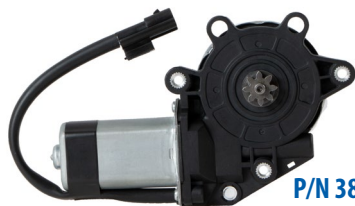

## POWER WINDOW MOTOR AND REGULATOR ASSEMBLIES

**Exclusive!**

**P/N 388780**  
Front Left  
VIO 147,297  
(06-04) Lexus ES330

**Exclusive!**

**P/N 389554**  
Rear Left  
VIO 302,302  
(16-12) BMW Active Hybrid 5  
(16-11) 528i  
(16-13) M5

## FEATURED NEW ITEMS

**Exclusive!**

**P/N 389556**  
Power Window Motor  
VIO 63,177  
(02-94) Land Rover Discovery, Front and Rear Left  
(87-85) Range Rover, Front Left

**Exclusive!**

**P/N 389550**  
Front Left  
Power Window Motor  
VIO 181,404  
(13-07) BMW X5