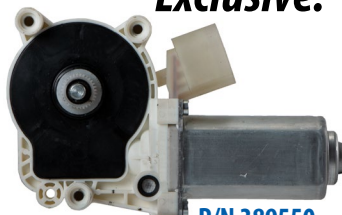

## POWER WINDOW MOTOR AND REGULATOR ASSEMBLIES

**Exclusive!**

**P/N 388780**  
Front Left  
VIO 147,297  
(06-04) Lexus ES330

**Exclusive!**

**P/N 389554**  
Rear Left  
VIO 302,302  
(16-12) BMW Active Hybrid 5  
(16-11) 528i  
(16-13) M5

## FEATURED NEW ITEMS

**Exclusive!**

**P/N 389556**  
Power Window Motor  
VIO 63,177  
(02-94) Land Rover Discovery, Front and Rear Left  
(87-85) Range Rover, Front Left

**Exclusive!**

**P/N 389550**  
Front Left  
Power Window Motor  
VIO 181,404  
(13-07) BMW X5