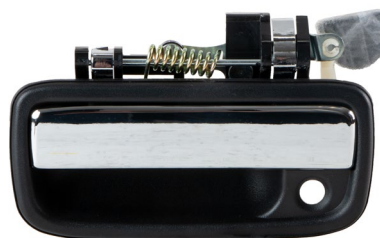

2019 NEW ITEMS JUNE

NEW POWER WINDOW MOTOR AND REGULATOR ASSEMBLIES

Exclusive!

P/N 383420
 Front Left, 7 Pin Connector
VIO 781,337
 (16-13) Ford F250 SuperDuty
 (16-13) Ford 350 SuperDuty

NEW POWER WINDOW REGULATORS

Exclusive!

P/N 380340
 Front Left
VIO 238,506
 (16-11) Kia Sportage, w/Panel

Exclusive!

P/N 384440
 Front Left
VIO 282,781
 (11-05) Dodge Dakota
 (09-06) Mitsubishi Raider

NEW EXTERIOR DOOR HANDLES

P/N 360266
 Front Left, Smooth Black, w/Keyhole
VIO 1M+
 (07-00) Ford Focus
 (06-01) Mazda Tribute

P/N 360818
 Front Left, Chrome, w/Keyhole
VIO 918,584
 (04-95) Toyota Tacoma

Exclusive items previously available from O.E. dealer only. Now available exclusively in the aftermarket from ACI®.

For more information visit www.aciauto.com!