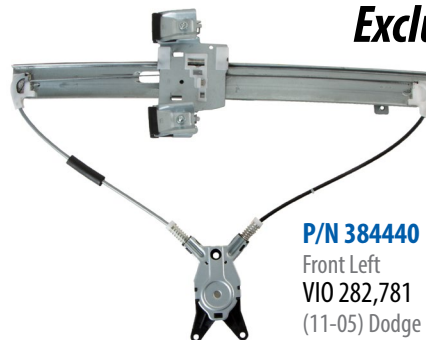

2019 NEW ITEMS JUNE

NEW POWER WINDOW MOTOR AND REGULATOR ASSEMBLIES

Exclusive!

P/N 383420
 Front Left, 7 Pin Connector
VIO 781,337
 (16-13) Ford F250 SuperDuty
 (16-13) Ford 350 SuperDuty

NEW POWER WINDOW REGULATORS

Exclusive!

P/N 380340
 Front Left
VIO 238,506
 (16-11) Kia Sportage, w/Panel

Exclusive!

P/N 384440
 Front Left
VIO 282,781
 (11-05) Dodge Dakota
 (09-06) Mitsubishi Raider

NEW EXTERIOR DOOR HANDLES

P/N 360266
 Front Left, Smooth Black, w/Keyhole
VIO 1M+
 (07-00) Ford Focus
 (06-01) Mazda Tribute

P/N 360818
 Front Left, Chrome, w/Keyhole
VIO 918,584
 (04-95) Toyota Tacoma

Exclusive items previously available from O.E. dealer only. Now available exclusively in the aftermarket from ACI®.

For more information visit www.aciauto.com!