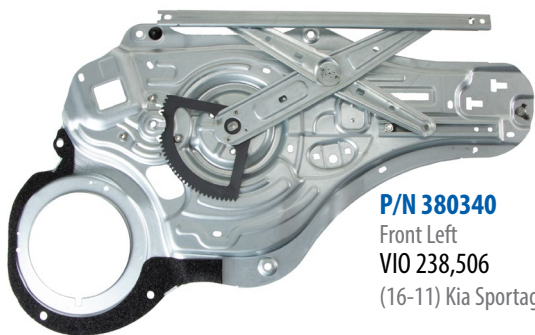

2019 NEW ITEMS JUNE

NEW POWER WINDOW MOTOR AND REGULATOR ASSEMBLIES

Exclusive!

P/N 383420
 Front Left, 7 Pin Connector
VIO 781,337
 (16-13) Ford F250 SuperDuty
 (16-13) Ford 350 SuperDuty

NEW POWER WINDOW REGULATORS

Exclusive!

P/N 380340
 Front Left
VIO 238,506
 (16-11) Kia Sportage, w/Panel

Exclusive!

P/N 384440
 Front Left
VIO 282,781
 (11-05) Dodge Dakota
 (09-06) Mitsubishi Raider

NEW EXTERIOR DOOR HANDLES

P/N 360266
 Front Left, Smooth Black, w/Keyhole
VIO 1M+
 (07-00) Ford Focus
 (06-01) Mazda Tribute

P/N 360818
 Front Left, Chrome, w/Keyhole
VIO 918,584
 (04-95) Toyota Tacoma

Exclusive items previously available from O.E. dealer only. Now available exclusively in the aftermarket from ACI®.

For more information visit www.aciauto.com!