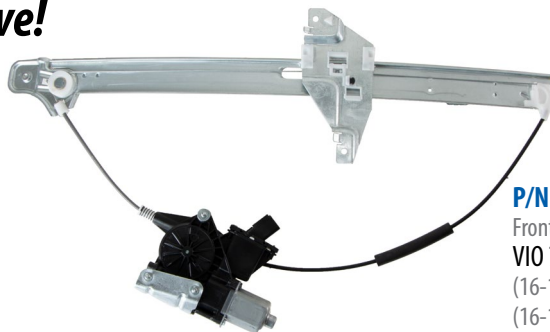

2019 NEW ITEMS JUNE

NEW POWER WINDOW MOTOR AND REGULATOR ASSEMBLIES

Exclusive!

P/N 383420
 Front Left, 7 Pin Connector
VIO 781,337
 (16-13) Ford F250 SuperDuty
 (16-13) Ford 350 SuperDuty

NEW POWER WINDOW REGULATORS

Exclusive!

P/N 380340
 Front Left
VIO 238,506
 (16-11) Kia Sportage, w/Panel

Exclusive!

P/N 384440
 Front Left
VIO 282,781
 (11-05) Dodge Dakota
 (09-06) Mitsubishi Raider

NEW EXTERIOR DOOR HANDLES

P/N 360266
 Front Left, Smooth Black, w/Keyhole
VIO 1M+
 (07-00) Ford Focus
 (06-01) Mazda Tribute

P/N 360818
 Front Left, Chrome, w/Keyhole
VIO 918,584
 (04-95) Toyota Tacoma

Exclusive items previously available from O.E. dealer only. Now available exclusively in the aftermarket from ACI®.

For more information visit www.aciauto.com!