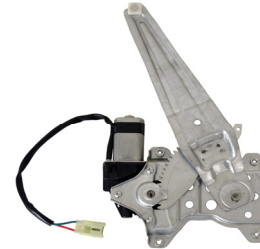

New Products for Toyota Applications

ACI PN 88708
08-03 Toyota Matrix
Motor & Regulator Assy
Rear Left

ACI PN 88709
08-03 Toyota Matrix
Motor & Regulator Assy
Rear Right

ACI PN 88720
08-07 Toyota Yaris Sedan
Motor & Regulator Assy
Front Left

ACI PN 88721
08-07 Toyota Yaris Sedan
Motor & Regulator Assy
Front Right

ACI PN 88722
08-07 Toyota Yaris Sedan
Motor & Regulator Assy
Rear Left

ACI PN 88723
08-07 Toyota Yaris Sedan
Motor & Regulator Assy
Rear Right

ACI PN 88724
09-07 Toyota Tundra w/o SR5
Motor & Regulator Assy
Front Left

ACI PN 88725
09-07 Toyota Tundra w/o SR5
Motor & Regulator Assy
Front Right