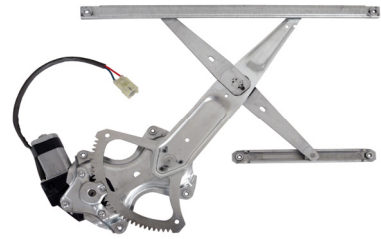

New Products for Toyota Applications

ACI PN 88708
08-03 Toyota Matrix
Motor & Regulator Assy
Rear Left

ACI PN 88709
08-03 Toyota Matrix
Motor & Regulator Assy
Rear Right

ACI PN 88720
08-07 Toyota Yaris Sedan
Motor & Regulator Assy
Front Left

ACI PN 88721
08-07 Toyota Yaris Sedan
Motor & Regulator Assy
Front Right

ACI PN 88722
08-07 Toyota Yaris Sedan
Motor & Regulator Assy
Rear Left

ACI PN 88723
08-07 Toyota Yaris Sedan
Motor & Regulator Assy
Rear Right

ACI PN 88724
09-07 Toyota Tundra w/o SR5
Motor & Regulator Assy
Front Left

ACI PN 88725
09-07 Toyota Tundra w/o SR5
Motor & Regulator Assy
Front Right