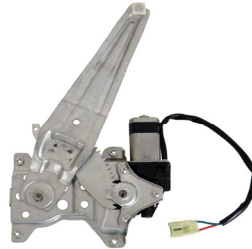

New Products for Toyota Applications

ACI PN 88708
08-03 Toyota Matrix
Motor & Regulator Assy
Rear Left

ACI PN 88709
08-03 Toyota Matrix
Motor & Regulator Assy
Rear Right

ACI PN 88720
08-07 Toyota Yaris Sedan
Motor & Regulator Assy
Front Left

ACI PN 88721
08-07 Toyota Yaris Sedan
Motor & Regulator Assy
Front Right

ACI PN 88722
08-07 Toyota Yaris Sedan
Motor & Regulator Assy
Rear Left

ACI PN 88723
08-07 Toyota Yaris Sedan
Motor & Regulator Assy
Rear Right

ACI PN 88724
09-07 Toyota Tundra w/o SR5
Motor & Regulator Assy
Front Left

ACI PN 88725
09-07 Toyota Tundra w/o SR5
Motor & Regulator Assy
Front Right