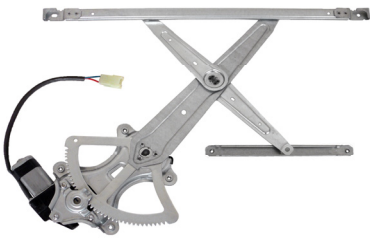

New Products for Toyota Applications

ACI PN 88708
08-03 Toyota Matrix
Motor & Regulator Assy
Rear Left

ACI PN 88709
08-03 Toyota Matrix
Motor & Regulator Assy
Rear Right

ACI PN 88720
08-07 Toyota Yaris Sedan
Motor & Regulator Assy
Front Left

ACI PN 88721
08-07 Toyota Yaris Sedan
Motor & Regulator Assy
Front Right

ACI PN 88722
08-07 Toyota Yaris Sedan
Motor & Regulator Assy
Rear Left

ACI PN 88723
08-07 Toyota Yaris Sedan
Motor & Regulator Assy
Rear Right

ACI PN 88724
09-07 Toyota Tundra w/o SR5
Motor & Regulator Assy
Front Left

ACI PN 88725
09-07 Toyota Tundra w/o SR5
Motor & Regulator Assy
Front Right