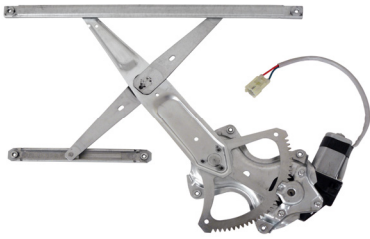

New Products for Toyota Applications

ACI PN 88708
08-03 Toyota Matrix
Motor & Regulator Assy
Rear Left

ACI PN 88709
08-03 Toyota Matrix
Motor & Regulator Assy
Rear Right

ACI PN 88720
08-07 Toyota Yaris Sedan
Motor & Regulator Assy
Front Left

ACI PN 88721
08-07 Toyota Yaris Sedan
Motor & Regulator Assy
Front Right

ACI PN 88722
08-07 Toyota Yaris Sedan
Motor & Regulator Assy
Rear Left

ACI PN 88723
08-07 Toyota Yaris Sedan
Motor & Regulator Assy
Rear Right

ACI PN 88724
09-07 Toyota Tundra w/o SR5
Motor & Regulator Assy
Front Left

ACI PN 88725
09-07 Toyota Tundra w/o SR5
Motor & Regulator Assy
Front Right