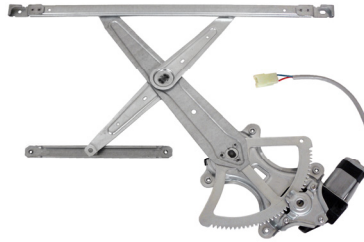

New Products for Toyota Applications

ACI PN 88708
08-03 Toyota Matrix
Motor & Regulator Assy
Rear Left

ACI PN 88709
08-03 Toyota Matrix
Motor & Regulator Assy
Rear Right

ACI PN 88720
08-07 Toyota Yaris Sedan
Motor & Regulator Assy
Front Left

ACI PN 88721
08-07 Toyota Yaris Sedan
Motor & Regulator Assy
Front Right

ACI PN 88722
08-07 Toyota Yaris Sedan
Motor & Regulator Assy
Rear Left

ACI PN 88723
08-07 Toyota Yaris Sedan
Motor & Regulator Assy
Rear Right

ACI PN 88724
09-07 Toyota Tundra w/o SR5
Motor & Regulator Assy
Front Left

ACI PN 88725
09-07 Toyota Tundra w/o SR5
Motor & Regulator Assy
Front Right