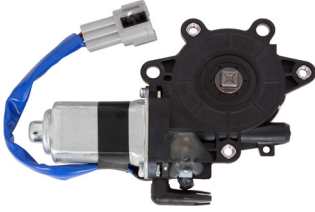

New Products for Nissan Applications

ACI PN 88252
03-00 Nissan Maxima
04-02 Infiniti I35
Power Window Motor
Front Left