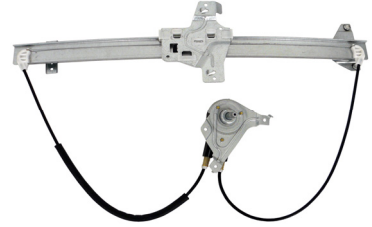

New Products for Ford Applications

ACI PN 83260
05-00 Lincoln LS
Motor & Regulator Assy
Rear Left

ACI PN 83263
10-02 Ford Explorer
06-03 Ford Explorer exc Sport Trac
Motor & Regulator Assy
Rear Right

ACI PN 81941
09-92 Ford E Series Van
Manual Window Regulator
Front Left

ACI PN 81942
09-02 Ford E Series Van
Manual Window Regulator
Front Right