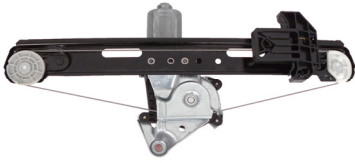

New Products for Ford Applications

ACI PN 83260
05-00 Lincoln LS
Motor & Regulator Assy
Rear Left

ACI PN 83263
10-02 Ford Explorer
06-03 Ford Explorer exc Sport Trac
Motor & Regulator Assy
Rear Right

ACI PN 81941
09-92 Ford E Series Van
Manual Window Regulator
Front Left

ACI PN 81942
09-02 Ford E Series Van
Manual Window Regulator
Front Right