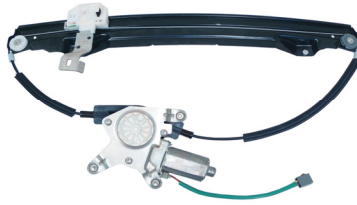

New Products for Ford Applications

ACI PN 83260
05-00 Lincoln LS
Motor & Regulator Assy
Rear Left

ACI PN 83263
10-02 Ford Explorer
06-03 Ford Explorer exc Sport Trac
Motor & Regulator Assy
Rear Right

ACI PN 81941
09-92 Ford E Series Van
Manual Window Regulator
Front Left

ACI PN 81942
09-02 Ford E Series Van
Manual Window Regulator
Front Right