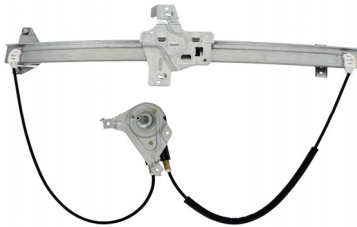

New Products for Ford Applications

ACI PN 83260
05-00 Lincoln LS
Motor & Regulator Assy
Rear Left

ACI PN 83263
10-02 Ford Explorer
06-03 Ford Explorer exc Sport Trac
Motor & Regulator Assy
Rear Right

ACI PN 81941
09-92 Ford E Series Van
Manual Window Regulator
Front Left

ACI PN 81942
09-02 Ford E Series Van
Manual Window Regulator
Front Right