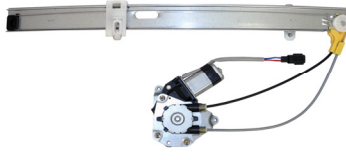

## New Products for Chrysler Applications

**ACI PN 86878**  
06-02 Jeep Liberty  
Motor & Regulator Assy  
Rear Left

**ACI PN 86879**  
06-02 Jeep Liberty  
Motor & Regulator Assy  
Rear Right

**ACI PN 86880**  
96-86 Jeep Cherokee  
92-86 Jeep Comanche  
Motor & Regulator Assy  
Front Left

**ACI PN 86881**  
96-86 Jeep Cherokee  
92-86 Jeep Comanche  
Motor & Regulator Assy  
Front Right