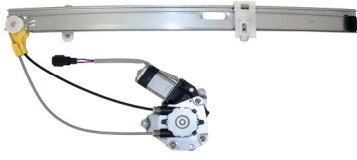

## New Products for Chrysler Applications

**ACI PN 86878**  
06-02 Jeep Liberty  
Motor & Regulator Assy  
Rear Left

**ACI PN 86879**  
06-02 Jeep Liberty  
Motor & Regulator Assy  
Rear Right

**ACI PN 86880**  
96-86 Jeep Cherokee  
92-86 Jeep Comanche  
Motor & Regulator Assy  
Front Left

**ACI PN 86881**  
96-86 Jeep Cherokee  
92-86 Jeep Comanche  
Motor & Regulator Assy  
Front Right